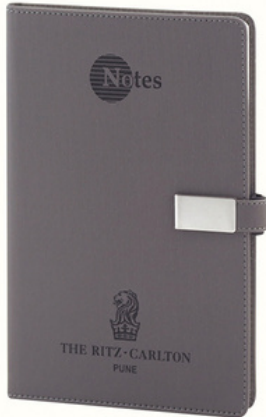

magicpin

magicpin

magicpin

JOINING KIT

gift set

- BLACK COMBO
- JK01 - A

T-SHIRT OPTIONAL

- | | | |
|----------------|---|------------------------------|
| Bottle | : | Sigma |
| Book | : | Hardy Plus 2.0 |
| Pen | : | Recoil |
| Mug | : | Toby |
| Powerbank | : | Palm 5 Display |
| Charging Cable | : | Clip & Chrg |
| Card Holder | : | Carduo |
| T-Shirt | : | Skinta Round Neck (Optional) |

JOINING KIT

gift set

• WHITE COMBO
• JK06 - B

Bottle : Mobilo
Book : Hardy plus
Pen : Reva
Photo Frame : Mark & Pix
T-Shirt : Acti - Go

JOINING KIT

gift set

BLUE COMBO
JK03 - B

T-SHIRT OPTIONAL

JOINING KIT

gift set

- RED COMBO
- JK02 - A

- Bottle : Elite
- Book : Primo
- Pen : Styliter
- Mug : Vento
- Keychain : Coby Torch
- T-Shirt : Promotees Collar

3-IN-1

GIFT SET

DECEMBER 2022 COLLECTION

SIGMA PRO