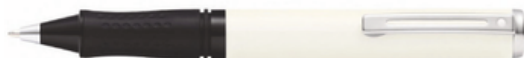

White high gloss resin body, featuring chrome plate trim 9206
RB: ₹ 1,400 | BP: ₹ 1,200