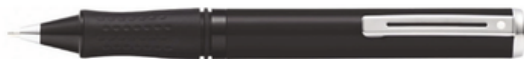

Black high gloss resin body, featuring chrome plate trim 9205
RB: ₹ 1,400 | BP: ₹ 1,200