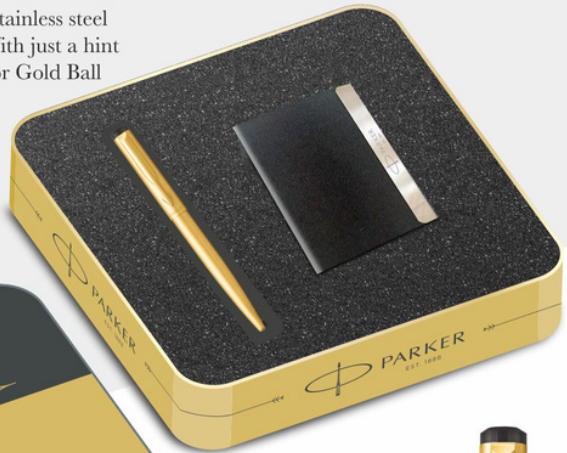

BALLPOINT PEN

₹1,700

PARKER ODYSSEY LACQUE BLACK GT

FOUNTAIN PEN

₹ 2,300

ROLLERBALL PEN

₹ 1,900

BALLPOINT PEN

₹ 1,700

Vector Gold Roller Ball Pen GT

This pen is a vision in gold with a gold-plated stainless steel body and a gold plated clip to match with it. With just a hint of black on the cap to complete the look, Vector Gold Ball Pen is a perfect pen for the perfect gentleman.

Card Holder

A leather finish card holder that provides sufficient space to accommodate all your business cards.

Vector Gold Ball Pen GT

This pen is a vision in gold with a gold-plated stainless steel body and a gold plated clip to match with it. With just a hint of black on the cap to complete the look, Vector Gold Ball Pen is a perfect pen for the perfect gentleman.

Card Holder

A leather finish card holder that provides sufficient space to accommodate all your business cards.

Frontier Stainless Steel Roller Ball Pen GT

Parker Frontier combines a soft touch gripping section along with a fine metal body in stainless steel finish to give you a perfect combination of dependability & refinement.