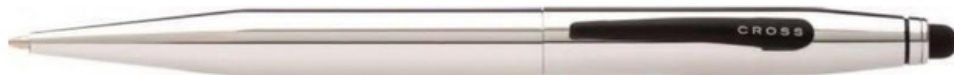

Cross X

AT0725-1

Cross X Charcoal Black Rollerball Pen

MRP Rs. 4,210/-

AT0725-3

Cross X Crimson Res Rollerball Pen

MRP Rs. 4,210/-

BAILEY

AT0452-7

Bailey Black/C BP

MRP Rs. 3,590/-

AT0452-6

Bailey Medalist/ G Ball Pen

MRP Rs. 4,550/-

TECH 2

AT0652-1

Tech 2 Satin Black

MRP Rs. 3,120/-

AT0652-2

Tech 2 Chrome

MRP Rs. 3,120/-

AT0652-6

Tech 2 Blue

MRP Rs. 3,120/-